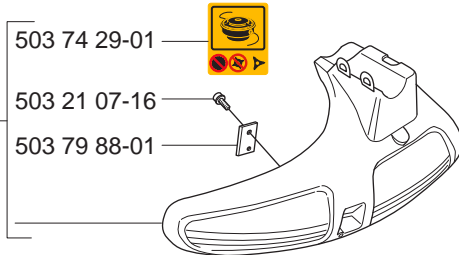

537 30 66-01
Triobalance
Tool bag

502 03 94-06 (225mm)
537 21 71-04 (200mm)

compl 537 28 85-01

compl 503 95 43-01

503 74 29-01

503 21 07-16

503 79 88-01

502 26 23-01